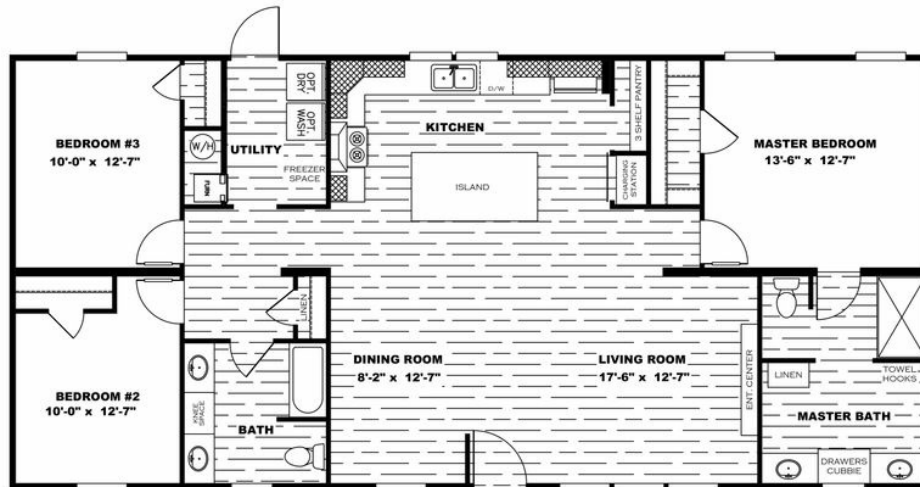

ISLAND BREEZE

ISLAND BREEZE Model number: 34MVP28563AH19

3 beds • 2 baths • 1568 sq.ft. • 28' width • 56' depth

Our home building facilities invest in continuous product and process improvements. Plans, dimensions, features, materials, specifications and availability are subject to change without notice or obligation. Renderings and floor plans are representative likenesses of our homes and may differ from the actual homes. We invite you to tour a Home Center near you and inspect the highest value in quality housing available or call (828) 465-3450 to speak with a Home Consultant. Copyright 2017, CMH. All rights reserved.

ISLAND BREEZE Model number: 34MVP28563AH19

3 beds • 2 baths • 1568 sq.ft. • 28' width • 56' depth

Our home building facilities invest in continuous product and process improvements. Plans, dimensions, features, materials, specifications and availability are subject to change without notice or obligation. Renderings and floor plans are representative likenesses of our homes and may differ from the actual homes. We invite you to tour a Home Center near you and inspect the highest value in quality housing available or call (828) 465-3450 to speak with a Home Consultant. Copyright 2017, CMH. All rights reserved.