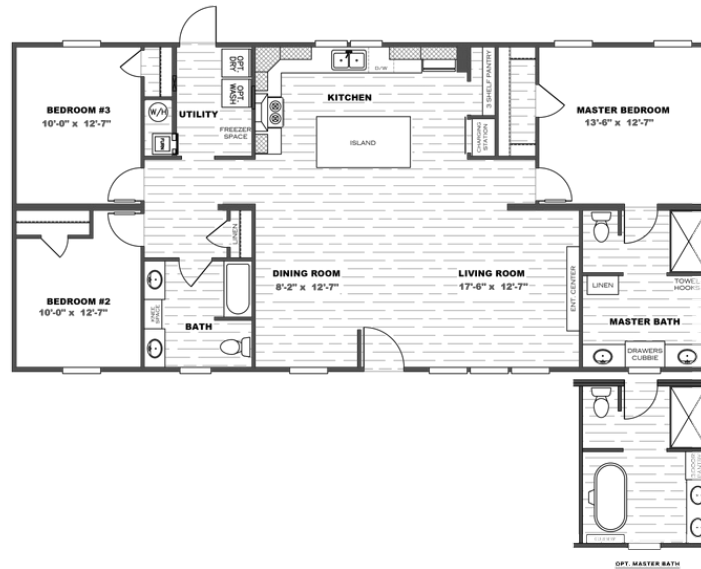

ISLAND BREEZE

ISLAND BREEZE Model number: 34MVP28563AH19

3 beds • 2 baths • 1568 sq.ft. • 28' width • 56' depth

Our home building facilities invest in continuous product and process improvements. Plans, dimensions, features, materials, specifications and availability are subject to change without notice or obligation. Renderings and floor plans are representative likenesses of our homes and may differ from the actual homes. We invite you to tour a Home Center near you and inspect the highest value in quality housing available or call (828) 465-3450 to speak with a Home Consultant. Copyright 2017, CMH. All rights reserved.

ISLAND BREEZE Model number: 34MVP28563AH19

3 beds • 2 baths • 1568 sq.ft. • 28' width • 56' depth

Our home building facilities invest in continuous product and process improvements. Plans, dimensions, features, materials, specifications and availability are subject to change without notice or obligation. Renderings and floor plans are representative likenesses of our homes and may differ from the actual homes. We invite you to tour a Home Center near you and inspect the highest value in quality housing available or call (828) 465-3450 to speak with a Home Consultant. Copyright 2017, CMH. All rights reserved.