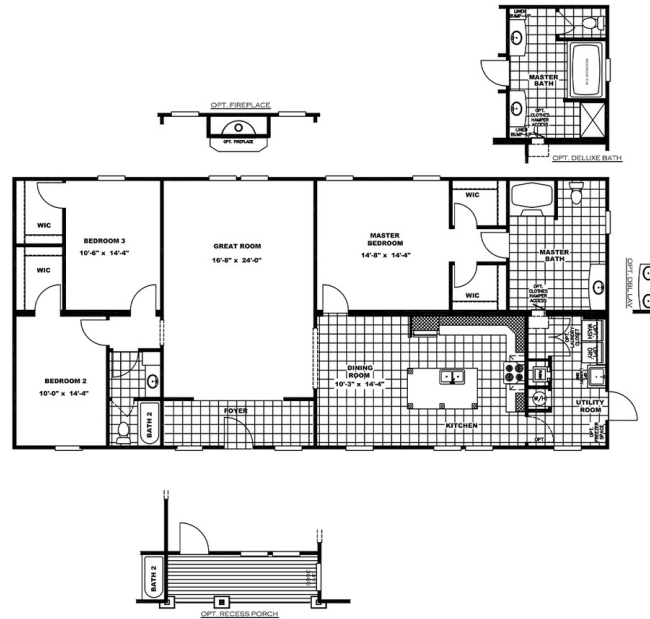

## Frontier Mod Model number: 25CMB32663CM18

4 beds • 2 baths • 2304 sq.ft. • 32' width • 72' depth

Our home building facilities invest in continuous product and process improvements. Plans, dimensions, features, materials, specifications and availability are subject to change without notice or obligation. Renderings and floor plans are representative likenesses of our homes and may differ from the actual homes. We invite you to tour a Home Center near you and inspect the highest value in quality housing available or call (828) 465-3450 to speak with a Home Consultant. Copyright 2017, CMH. All rights reserved.