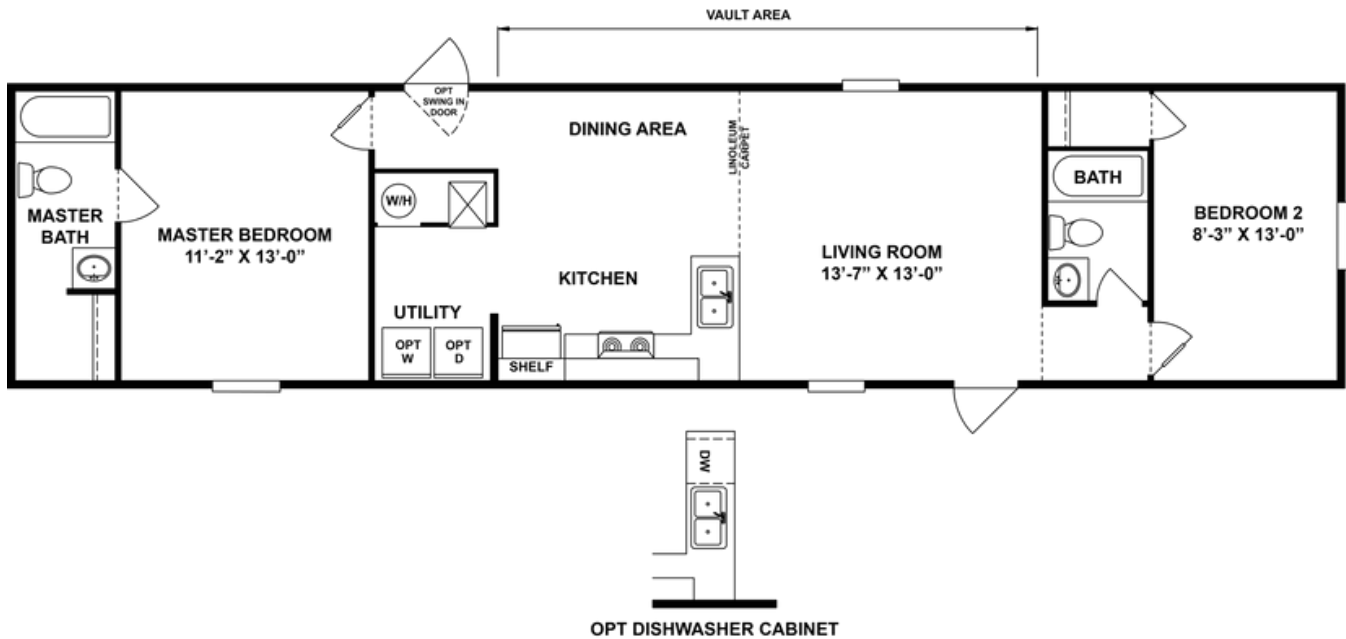

DELIGHT Model number: 36TRR14602AH19

2 beds • 2 baths • 840 sq.ft. • 14' width • 60' depth

Our home building facilities invest in continuous product and process improvements. Plans, dimensions, features, materials, specifications and availability are subject to change without notice or obligation. Renderings and floor plans are representative likenesses of our homes and may differ from the actual homes. We invite you to tour a Home Center near you and inspect the highest value in quality housing available or call (828) 465-3450 to speak with a Home Consultant. Copyright 2017, CMH. All rights reserved.