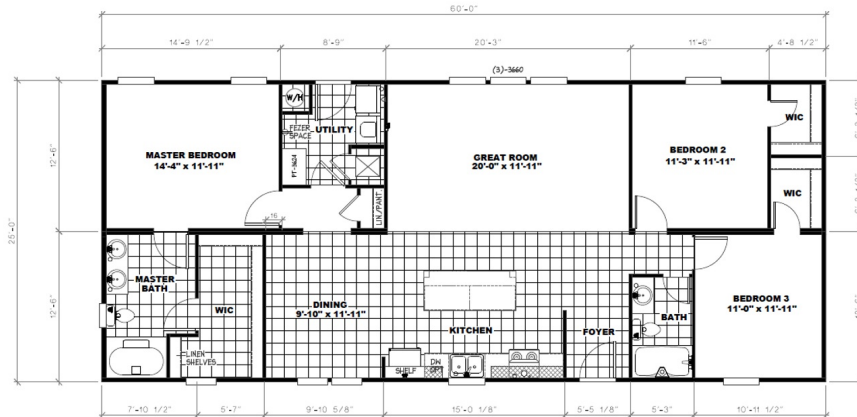

# 2560 TRULY SWEET TPS COTTAGE

## 2560 TRULY SWEET TPS COTTAGE

Model number: 58TPS25603AM18

3 beds • 2 baths • 1500 sq.ft. • 25' width • 60' depth

Our home building facilities invest in continuous product and process improvements. Plans, dimensions, features, materials, specifications and availability are subject to change without notice or obligation. Renderings and floor plans are representative likenesses of our homes and may differ from the actual homes. We invite you to tour a Home Center near you and inspect the highest value in quality housing available or call (828) 465-3450 to speak with a Home Consultant. Copyright 2017, CMH. All rights reserved.