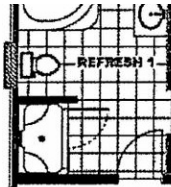

Whitestar

Whitestar Model number: 46ICR28563AH16S

3 beds • 2 baths • 1568 sq.ft. • 28' width • 56' depth

Our home building facilities invest in continuous product and process improvements. Plans, dimensions, features, materials, specifications and availability are subject to change without notice or obligation. Renderings and floor plans are representative likenesses of our homes and may differ from the actual homes. We invite you to tour a Home Center near you and inspect the highest value in quality housing available or call (828) 465-3450 to speak with a Home Consultant. Copyright 2017, CMH. All rights reserved.

OPT/ GLAMOUR BATH

OPT/ ICON RECHARGE 4

Whitestar Model number: 46ICR28563AH16S

3 beds • 2 baths • 1568 sq.ft. • 28' width • 56' depth

Our home building facilities invest in continuous product and process improvements. Plans, dimensions, features, materials, specifications and availability are subject to change without notice or obligation. Renderings and floor plans are representative likenesses of our homes and may differ from the actual homes. We invite you to tour a Home Center near you and inspect the highest value in quality housing available or call (828) 465-3450 to speak with a Home Consultant. Copyright 2017, CMH. All rights reserved.