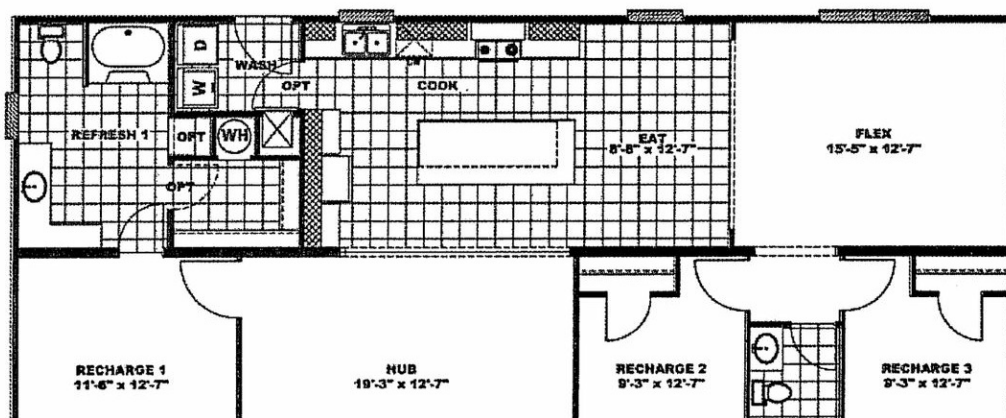

Whitestar

Whitestar Model number: 46ICR28563AH16S

3 beds • 2 baths • 1568 sq.ft. • 28' width • 56' depth

Our home building facilities invest in continuous product and process improvements. Plans, dimensions, features, materials, specifications and availability are subject to change without notice or obligation. Renderings and floor plans are representative likenesses of our homes and may differ from the actual homes. We invite you to tour a Home Center near you and inspect the highest value in quality housing available or call (828) 465-3450 to speak with a Home Consultant. Copyright 2017, CMH. All rights reserved.

OPT/ GLAMOUR BATH

OPT/ ICON RECHARGE 4

Whitestar Model number: 46ICR28563AH16S

3 beds • 2 baths • 1568 sq.ft. • 28' width • 56' depth

Our home building facilities invest in continuous product and process improvements. Plans, dimensions, features, materials, specifications and availability are subject to change without notice or obligation. Renderings and floor plans are representative likenesses of our homes and may differ from the actual homes. We invite you to tour a Home Center near you and inspect the highest value in quality housing available or call (828) 465-3450 to speak with a Home Consultant. Copyright 2017, CMH. All rights reserved.