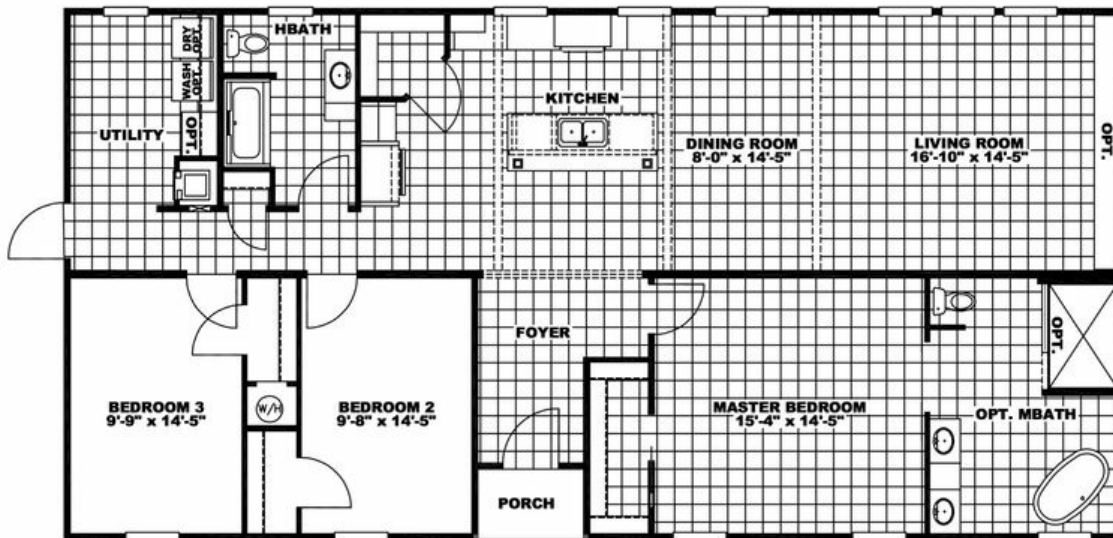

FREEDOM FARM HOUSE 32X60

FREEDOM FARM HOUSE 32X60

Model number: 27FRE32603AH19

3 beds • 2 baths • 1920 sq.ft. • 32' width • 60' depth

Our home building facilities invest in continuous product and process improvements. Plans, dimensions, features, materials, specifications and availability are subject to change without notice or obligation. Renderings and floor plans are representative likenesses of our homes and may differ from the actual homes. We invite you to tour a Home Center near you and inspect the highest value in quality housing available or call (828) 465-3450 to speak with a Home Consultant. Copyright 2017, CMH. All rights reserved.